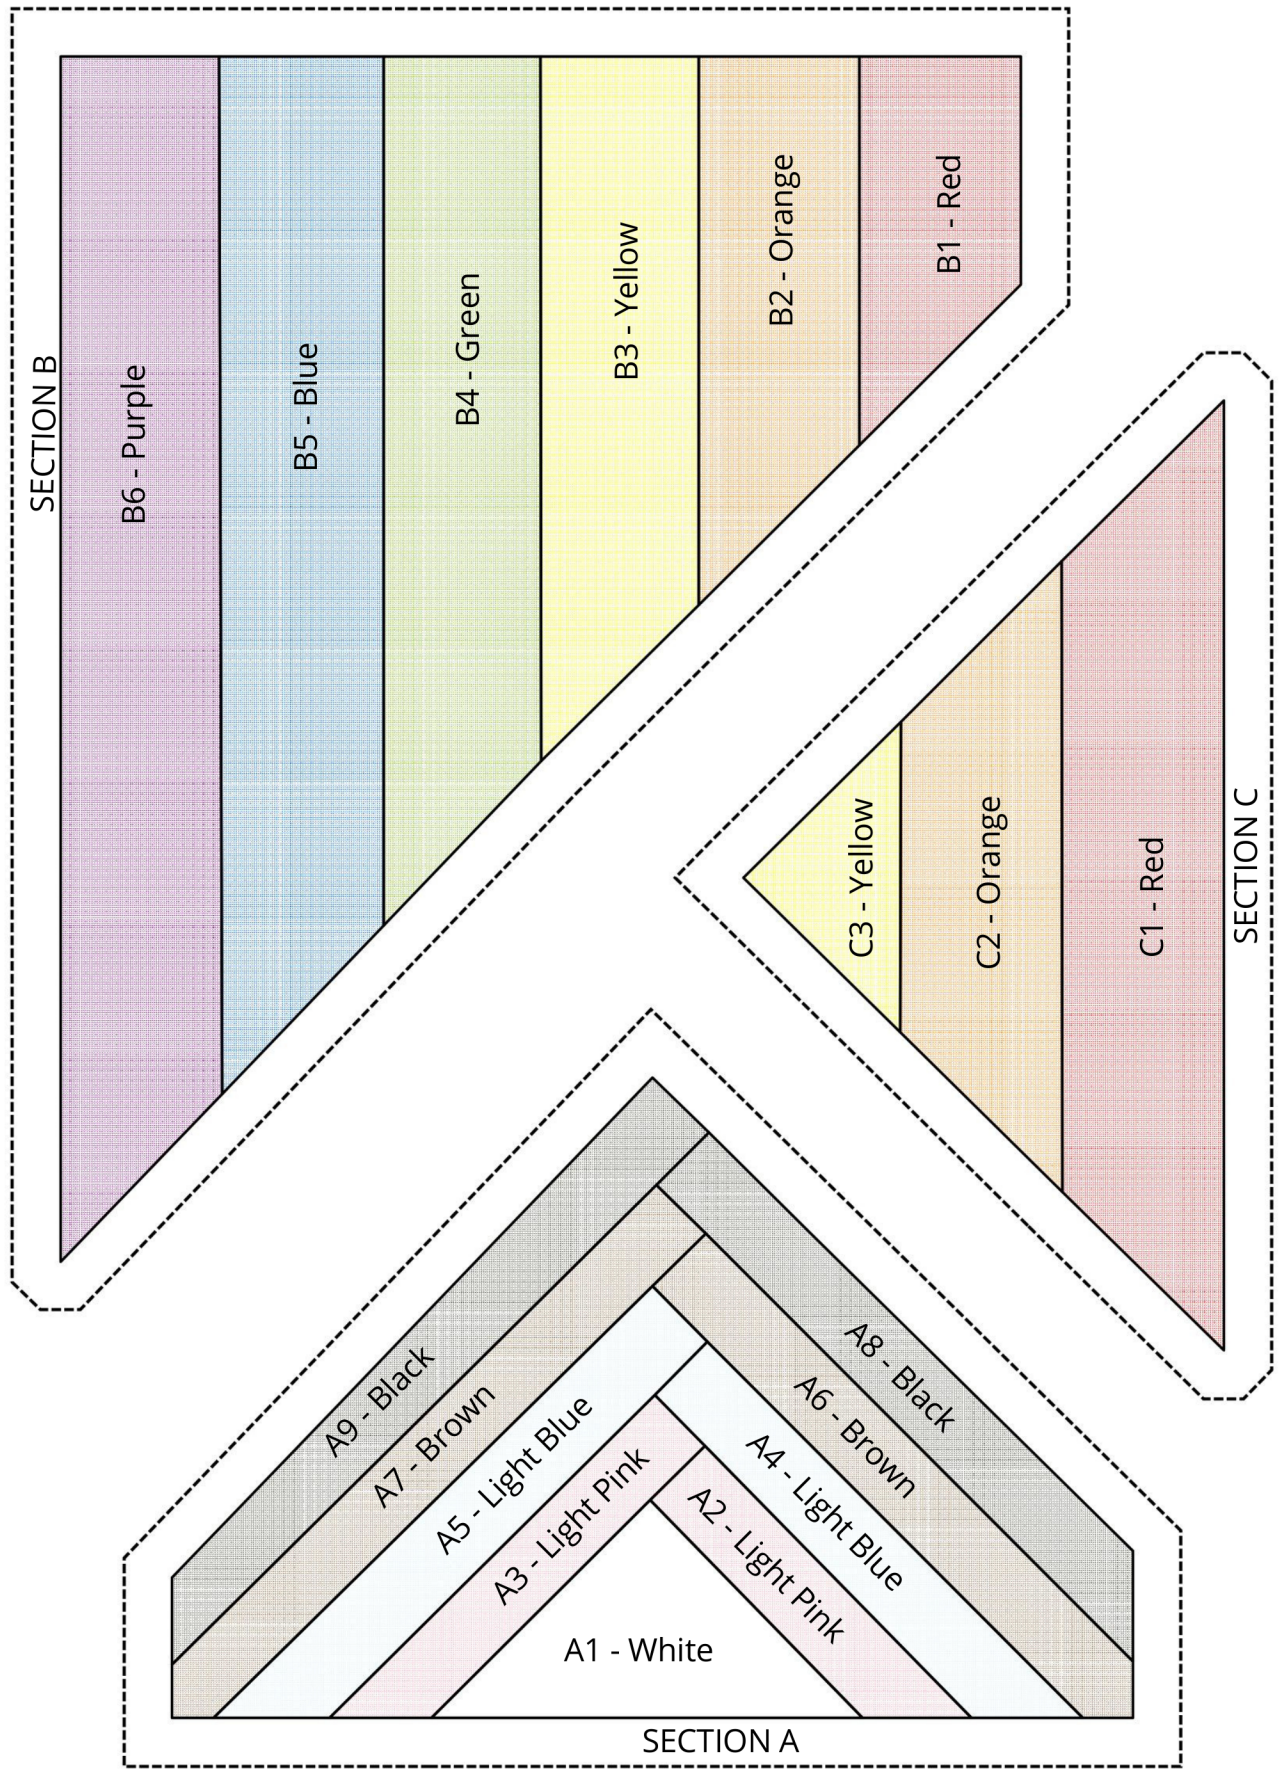

Block Size: 5" x 7"   Level: Confident Beginner

Join Section A to Section C; then join Section A/C to Section B